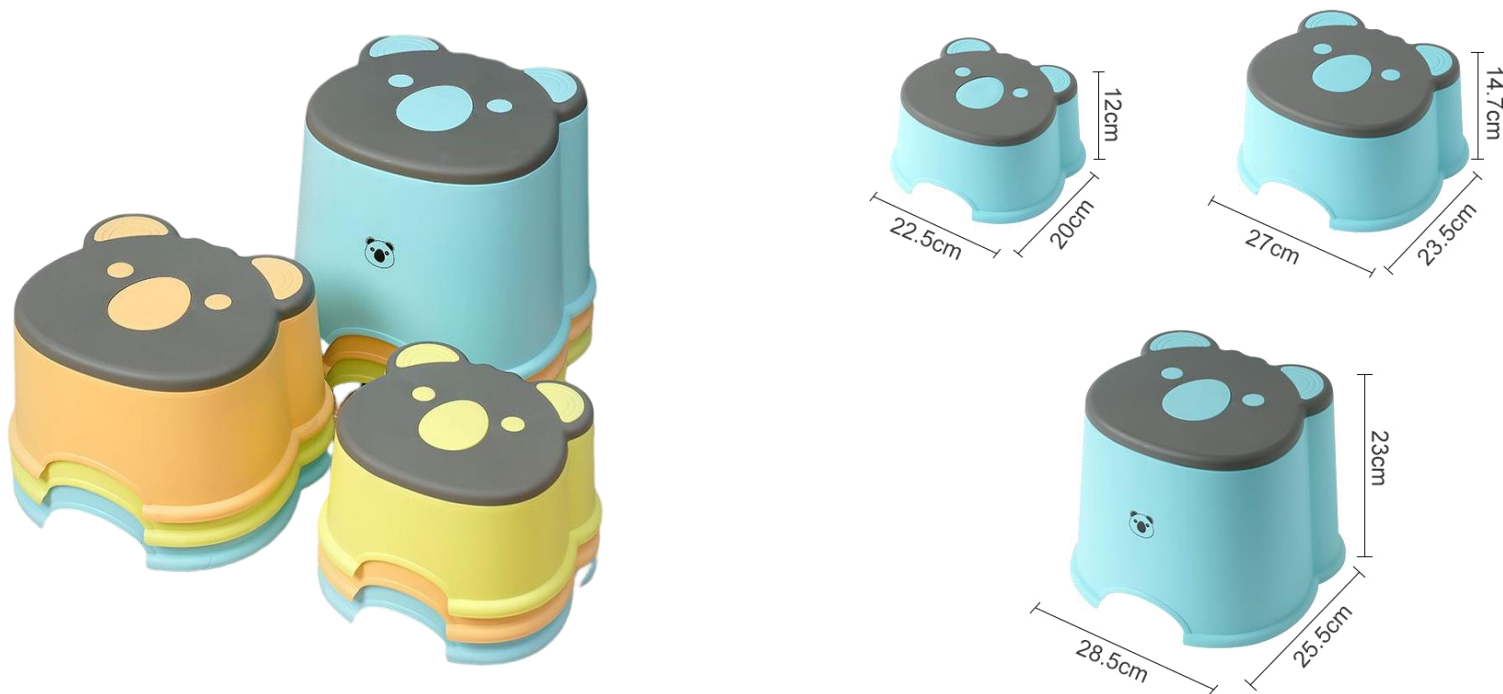

Step Stool

Item No.	Spec. (cm)	Carton size (cm)	Package (PCS/CTN)	N.W. (KGS/CTN)	G.W. (KGS/CTN)	Material
BS9801(S)	22*20*12cm	64.5*23.5*89cm	84	19.74	21	PP
BS9802(M)	27*23.5*14.7cm	84*28*70cm	60	20.76	22.1	PP
BS98023(L)	28.5*25.5*23cm	54.5*29.5*81cm	42	21.63	23	PP